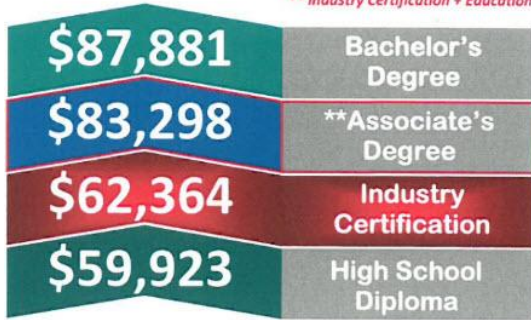

PUBLIC SAFETY PATHWAY

Course 1: CTE Public Safety 1 *
Course 2: CTE Public Safety 2

Pathway information: The Public Service pathway focuses primarily on careers in Law Enforcement, while also exploring careers in firefighting, the military, and the U.S. Foreign Service. Students will get a chance to learn hands-on what it takes to get a position in of these fields.

Not all occupations require a college degree.

CERTIFICATIONS & LICENSES

- ☒ NREMT - National Registry of Emergency Medical Technicians
- ☒ National Court Reporters Association RPR Certificate
- ☒ Certified Paralegal Credential -National Association of Legal Assistants

**MEDIAN ANNUAL EARNINGS
BY EDUCATIONAL ATTAINMENT**

** Industry Certification + Education

The **MORE** you LEARN...
the **MORE** you EARN!

■ Median Hourly Wage
■ Percent of job increase (2014-2024)

* This course is A-G

*Only industry certification required